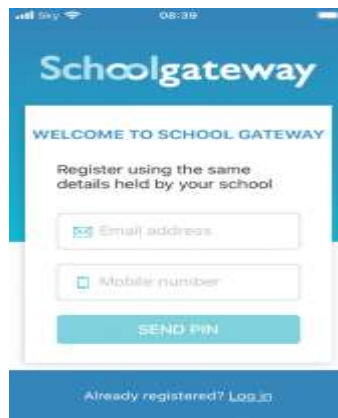

School Gateway App

To start off you will need to download the app. **Android, iOS and the web.** It'll work on phones, tablets, laptops and even smart watches.

- Enter your email address and mobile number that is registered with the school.
- Select Send PIN -Your 4-digit PIN will be sent via text message to your mobile phone.
- You will need this PIN each time you login so keep it safe!