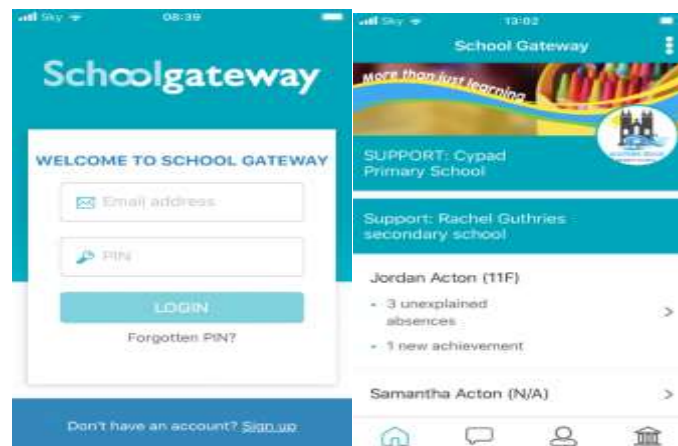

School Gateway App

To start off you will need to download the app. **Android, iOS and the web.** It'll work on phones, tablets, laptops and even smart watches.

- Enter your email address and mobile number that is registered with the school.
- Select Send PIN -Your 4-digit PIN will be sent via text message to your mobile phone.
- You will need this PIN each time you login so keep it safe!